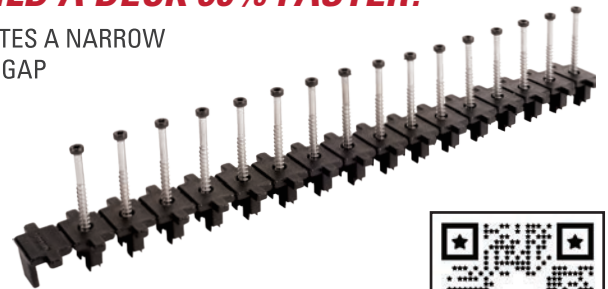

CREATES A NARROW
3/16" GAP

WORKS WITH ALL MAJOR COMPOSITE DECK BOARDS

Patented design makes deck installation easy.

SAVE TIME
AND MONEY

Watch TurboClip
in Action >

Armadillo Composite Decking • An Avon Plastics Company • ArmadilloDeck.com