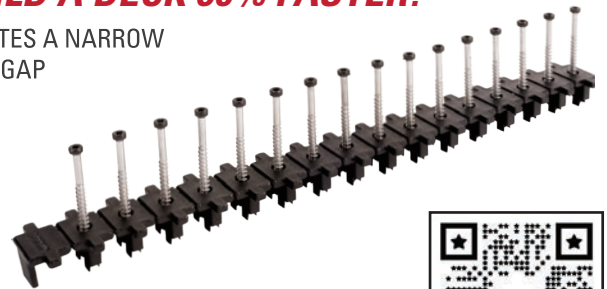

CREATES A NARROW
3/16" GAP

WORKS WITH ALL MAJOR COMPOSITE DECK BOARDS

Patented design makes deck installation easy.

SAVE TIME
AND MONEY

Watch TurboClip
in Action >

Armadillo Composite Decking • An Avon Plastics Company • ArmadilloDeck.com