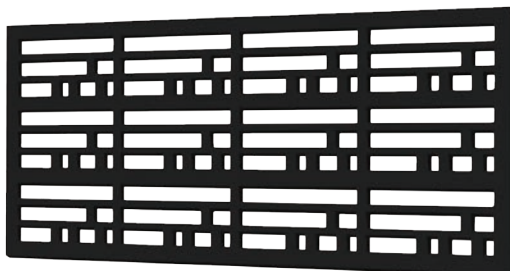

2' X 4' WRIGHT PANEL

Wright pattern shown above

62427 Black

62423 Warmstone

62421 White