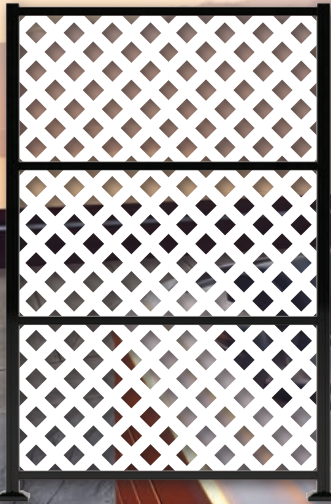

## DECO FRAME KIT

DIVIDERS • FENCING • PRIVACY • DECOR

EASY TO INSTALL 

CREATE A FENCE OR DIVIDER  
WITH MULTIPLE FRAME KITS

CONNECT AT  
90° TO FORM  
A CORNER

EASY TO INSTALL ✓

## DIY DECOR

Add some style to your deck, fence, divider or walls!