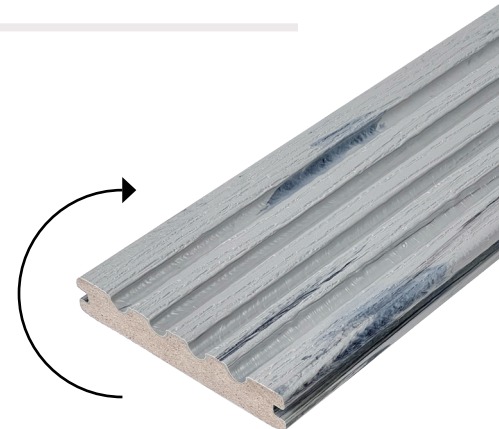

GROOVED DECKING

COLOR	SIZE	ITEM #	PACK / WT
Dovetail	.835" x 5.16" x 12'	96212	48 pcs / 925 lbs
	.835" x 5.16" x 16'	96216	48 pcs / 1225 lbs
	.835" x 5.16" x 20'	96220	48 pcs / 1455 lbs
Saloon	.835" x 5.16" x 12'	96112	48 pcs / 925 lbs
	.835" x 5.16" x 16'	96116	48 pcs / 1225 lbs
	.835" x 5.16" x 20'	96120	48 pcs / 1455 lbs
Saw Grass	.835" x 5.16" x 12'	96012	48 pcs / 925 lbs
	.835" x 5.16" x 16'	96016	48 pcs / 1225 lbs
	.835" x 5.16" x 20'	96020	48 pcs / 1455 lbs
Thunder	.835" x 5.16" x 12'	96312	48 pcs / 925 lbs
	.835" x 5.16" x 16'	96316	48 pcs / 1225 lbs
	.835" x 5.16" x 20'	96320	48 pcs / 1455 lbs

25 YEAR WARRANTY

Includes: 2 Year Labor Warranty

DOVETAIL

SALOON

SAW GRASS

THUNDER

Color and finish appearance in this catalog may vary in printing, ask for a decking sample to ensure it fits your color specifications. Visit WWW.ARMADILLODECK.COM to find a dealer near you.

FULLY ENCAPSULATED

Every Armadillo[®] composite deck board is fully encapsulated, providing superior water protection. Unlike some competitors who leave the bottom of their boards unsealed to cut costs, we prioritize the durability and longevity of your deck, ensuring no detail is overlooked.