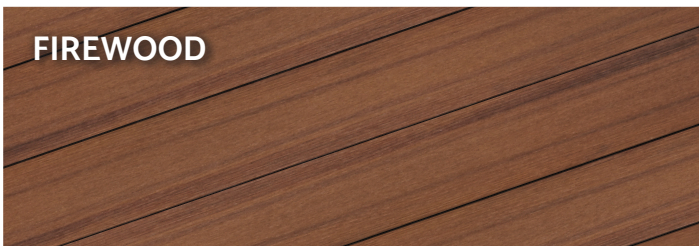

NON-PRORATED

BOURBON

MESA

FIREWOOD

STEEL WOOL

LINEN

TWILIGHT

SILVERSTONE